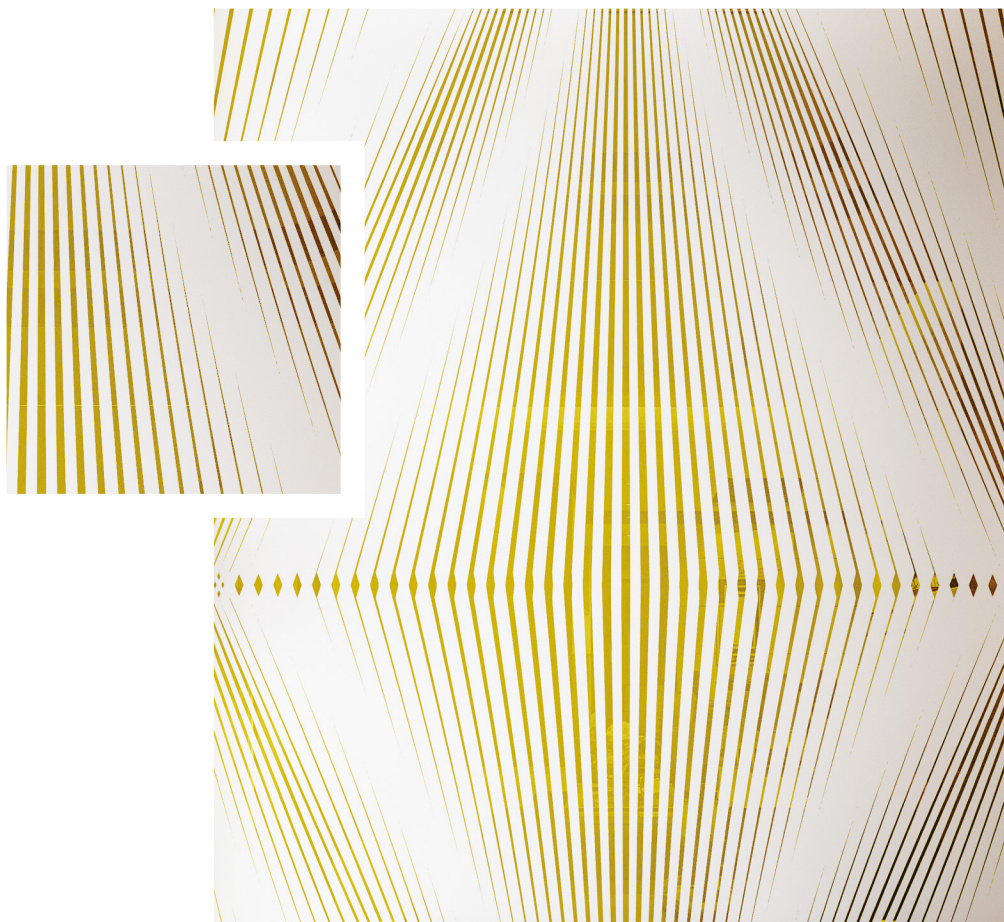

# CDIGITAL IMAGING

design | **kinetic**

wall dimension:  
15'h x 13'1"w

hue: butterscotch

This highly-kinetic surface pattern introduces a bold personality and clean diagonal lines. Kinetic craves attention, a feature location with symmetry in the foreground is a surefire approach.

## SCALABILITY

This design is a raster-based image. It is created to be as scalable as possible, but the image may begin to degrade when scaled beyond 12 feet in height.

## REPEAT

This design is not a repeating pattern. For significantly wide or tall installations, we will normally crop, stretch or mirror the design to fit your space.

## COLOUR

This design primarily features colours that are textured, layered, transparent, or tonal in nature. As a result, custom colours may not reproduce entirely as expected.