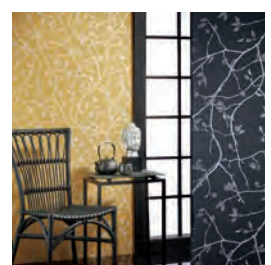

CD2-ANQ-01 Bell Rock CD2-ANQ-02 Silverton CD2-ANQ-03 Stirling CD2-ANQ-04 Caledonian CD2-ANQ-05 Inverness

CD2-ANQ-06 Skye CD2-ANQ-07 Perth CD2-ANQ-08 Lattice CD2-ANQ-09 Thistle CD2-ANQ-10 Fairy Glenn

CD2-ANQ-11 Affogato CD2-ANQ-12 Symphony CD2-ANQ-13 Highland CD2-ANQ-14 Mulled CD2-ANQ-15 Loch Ness

CD2-ANQ-16 Chocolatier

FOR SIMILAR TEXTURES  
CLICK HERE

Type II 20 oz | Width: 52"/54" | Backing: Non-Woven | Match: Reversible Straight Across Match  
Repeat 52"H x 24"V | Fire Rating: Class A | Flame Spread: 10 | Smoke Development: 10