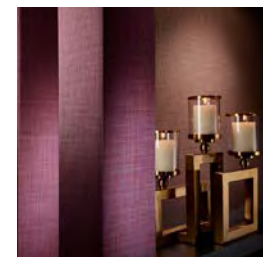

colour & design®

BELLALINO™

CD2-BEL-01 Zucchero CD2-BEL-02 Frostline CD2-BEL-03 Rock Salt CD2-BEL-04 Sirius CD2-BEL-05 Ice Breaker

CD2-BEL-06 Techno Silver CD2-BEL-07 Thunderstruck CD2-BEL-08 Planetarium CD2-BEL-09 Precise White CD2-BEL-10 Cool

CD2-BEL-11 Light Beam CD2-BEL-12 Glazed Linen CD2-BEL-13 Glass Sand CD2-BEL-14 Cosmic Latte CD2-BEL-15 Monolight

CD2-BEL-16 Grey Glow CD2-BEL-17 Pave Stone CD2-BEL-18 Mica-Angelo

FOR SIMILAR TEXTURES
CLICK HERE